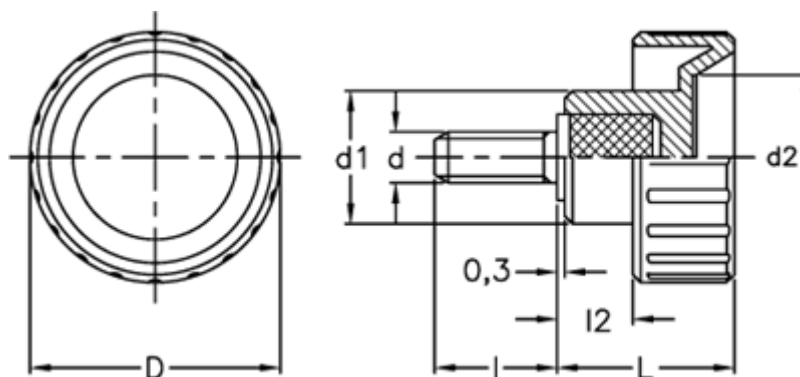

Data Sheet

Article number: 2302006571

Description: E+G Fluted grip knob
BT.20 p-M6x10

Measures

d	= 20
d1	= 12
d2	= 11
d 6g	= M6
l	= 10
L	= 16.0
l2	= 6.0